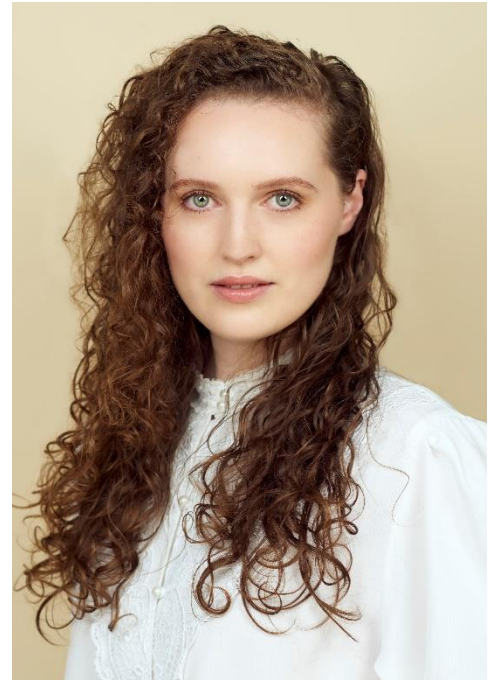

Evelyne Dawe

Email

evelyne.dawe@outlook.com

Website

www.evelynedawe.com

Instagram

[@evelynegrace](https://www.instagram.com/evelynegrace)

Phone

By Request

Address

By Request

Melbourne, Australia

Bio

Eye Color: Grey/Blue/Green

Height: 173cm / 5'8"

Hair Color: Light Brown

Measurements:

Bust: 83cm / 34"

Waist: 67cm / 26"

Hips: 94cm / 36"

Education

TAFTA Full Time Screen Acting Program

The Australian Film & Television Academy (TAFTA) – Melbourne, Australia

NIDA On Screen Acting Course

National Institute of Dramatic Arts (NIDA) Open – Melbourne, Australia

---

Film & Television Credits

Five Bedrooms – Season 3 (2021)

Uni Student

Hoodlum Productions Pty Ltd

Stage Credits

The Curse of the Pearl Necklace – The Maiden Voyage

Miss Nigella-Olivia Mannors

Tauranga Musical Theatre, NZ

Alice in Wonderland Jr.

Cheshire Cat

Tauranga Musical Theatre, NZ

Grease

Cheerleader

Tauranga Musical Theatre, NZ

Voice Credits

N/A

N/A

N/A

Special Skills

Dance Styles: Ballet (Int/Adv), Jazz/Broadway (Int/Adv), Burlesque Fan (Beg), Pole (Beg)

Hula Hoop (Beg)

Accents: New Zealand, General American (GenAm), Received Pronunciation (RP)